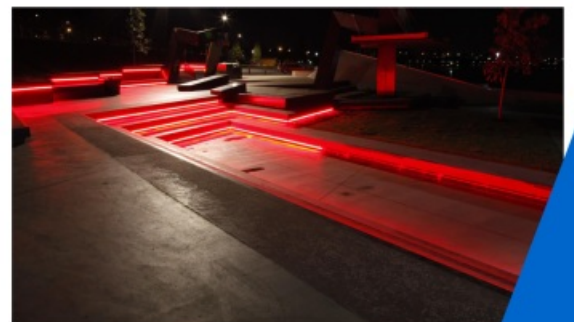

CONVIC
DESIGN