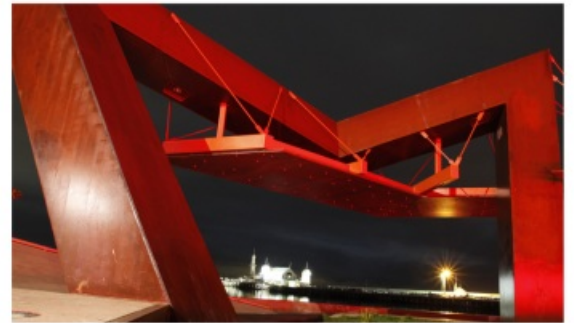

CONVIC
DESIGN